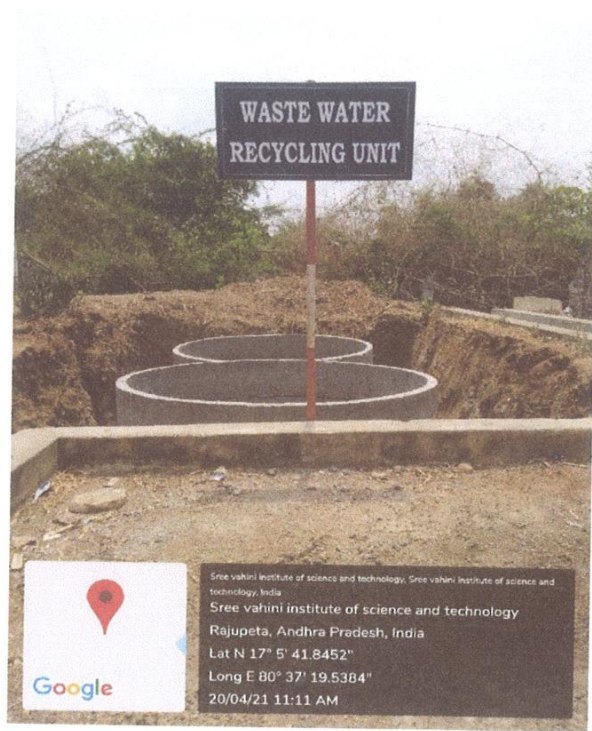

Constructed Tank for Waste Water Recycling