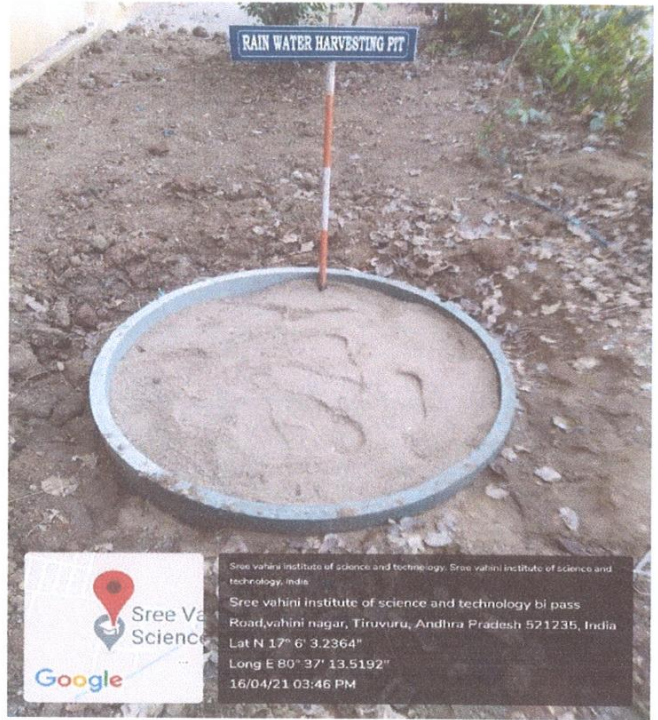

**SREE VAHINI INSTITUTE OF SCIENCE & TECHNOLOGY**  
**Byepass Road, Sai Vahini Nagar, Tiruvuru - 521235, Krishna Dt. A.P**

**WATER CONSERVATION FACILITIES**

**RAIN WATER HARVESTING PITS**

**Principal**  
**Sree Vahini Institute of Science & Technology**  
**TIRUVURU-521 235**